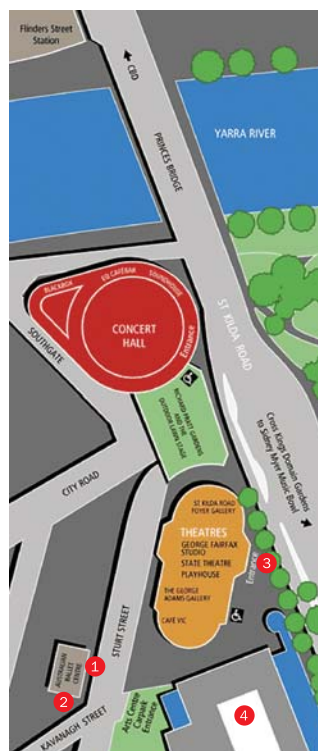

Community Consultations

Study into demand for venues for multicultural arts activity in Victoria

Open Invitation

This is an open invitation for Victorians from diverse cultural, linguistic and religious backgrounds to attend a community consultation to provide direct feedback on the demand for venues for multicultural artists for the staging of performance, exhibitions and events.

How to participate

If you would like to participate you may choose to attend one of the community consultations listed below or to participate via an online survey. Information about the online survey will be distributed in a separate invitation.

Community Consultations

Cultural Perspectives will facilitate four sessions. You need to attend only ONE session as each session will have the same format.

When

Session One: Monday October 13 at 5.30 PM – 7.00 PM

Session Two: Tuesday October 14 at 7.30 PM – 9.00 PM

Session Three: Wednesday October 15 at 6.00 PM – 7.30 PM

Session Four: Wednesday October 15 at 8.00 PM – 9.30 PM

Where

Australian Ballet Centre

Arts Victoria

Level 6 / 2 Kavanagh Street

Please enter at Level 1 at the Australian Ballet Centre or via footbridge at Level 4 of the Arts Centre.

How to register

Please call Vivien Allimonos, Cultural Perspectives on 0449 552 486 or email allimonosv@hotmail.com with your session preference and any dietary or other requirements. Light refreshments will be provided at each session.

1. 1 Arts Victoria is on level 6 of the Australian Ballet building. If you come across the walkway, you'll be on level
2. 2 Take one of the left hand lifts up to level 4. Parking available in Australian Ballet Centre or Arts Centre
3. 3 Spire is on top of this building
4. 4 National Gallery